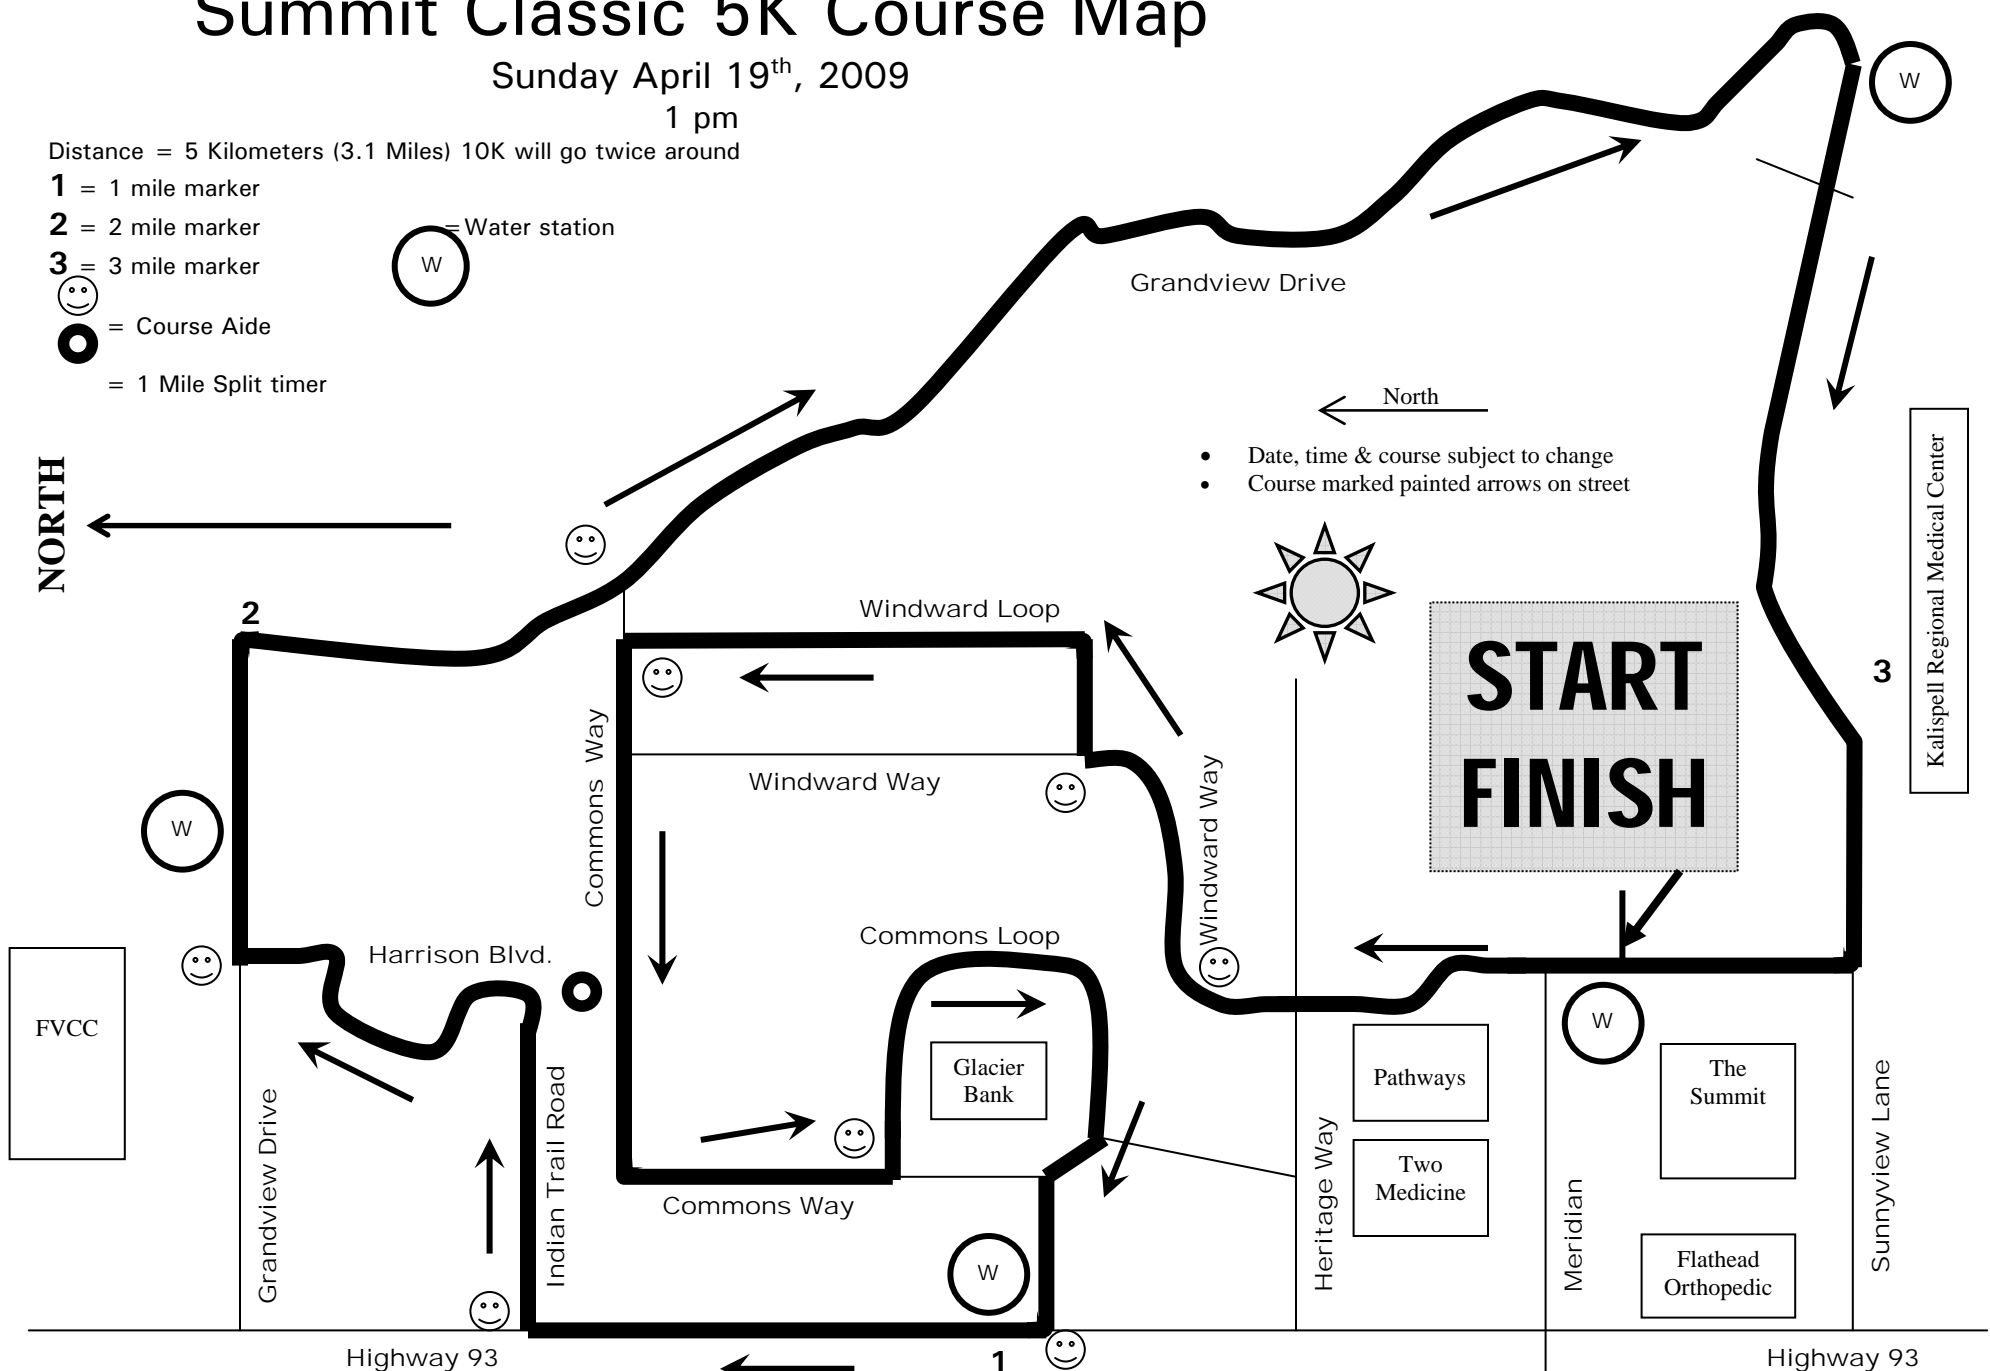

Rocky Mountain Bank Summit Classic 5K Course Map

Sunday April 19th, 2009

1 pm

Distance = 5 Kilometers (3.1 Miles) 10K will go twice around

1 = 1 mile marker

2 = 2 mile marker

3 = 3 mile marker

= Course Aide

= 1 Mile Split timer

= Water station

NORTH

North

- Date, time & course subject to change
- Course marked painted arrows on street

**START
FINISH**

FVCC

Buffalo Hill Golf Course

Kalispell Regional Medical Center

Highway 93

1

Highway 93